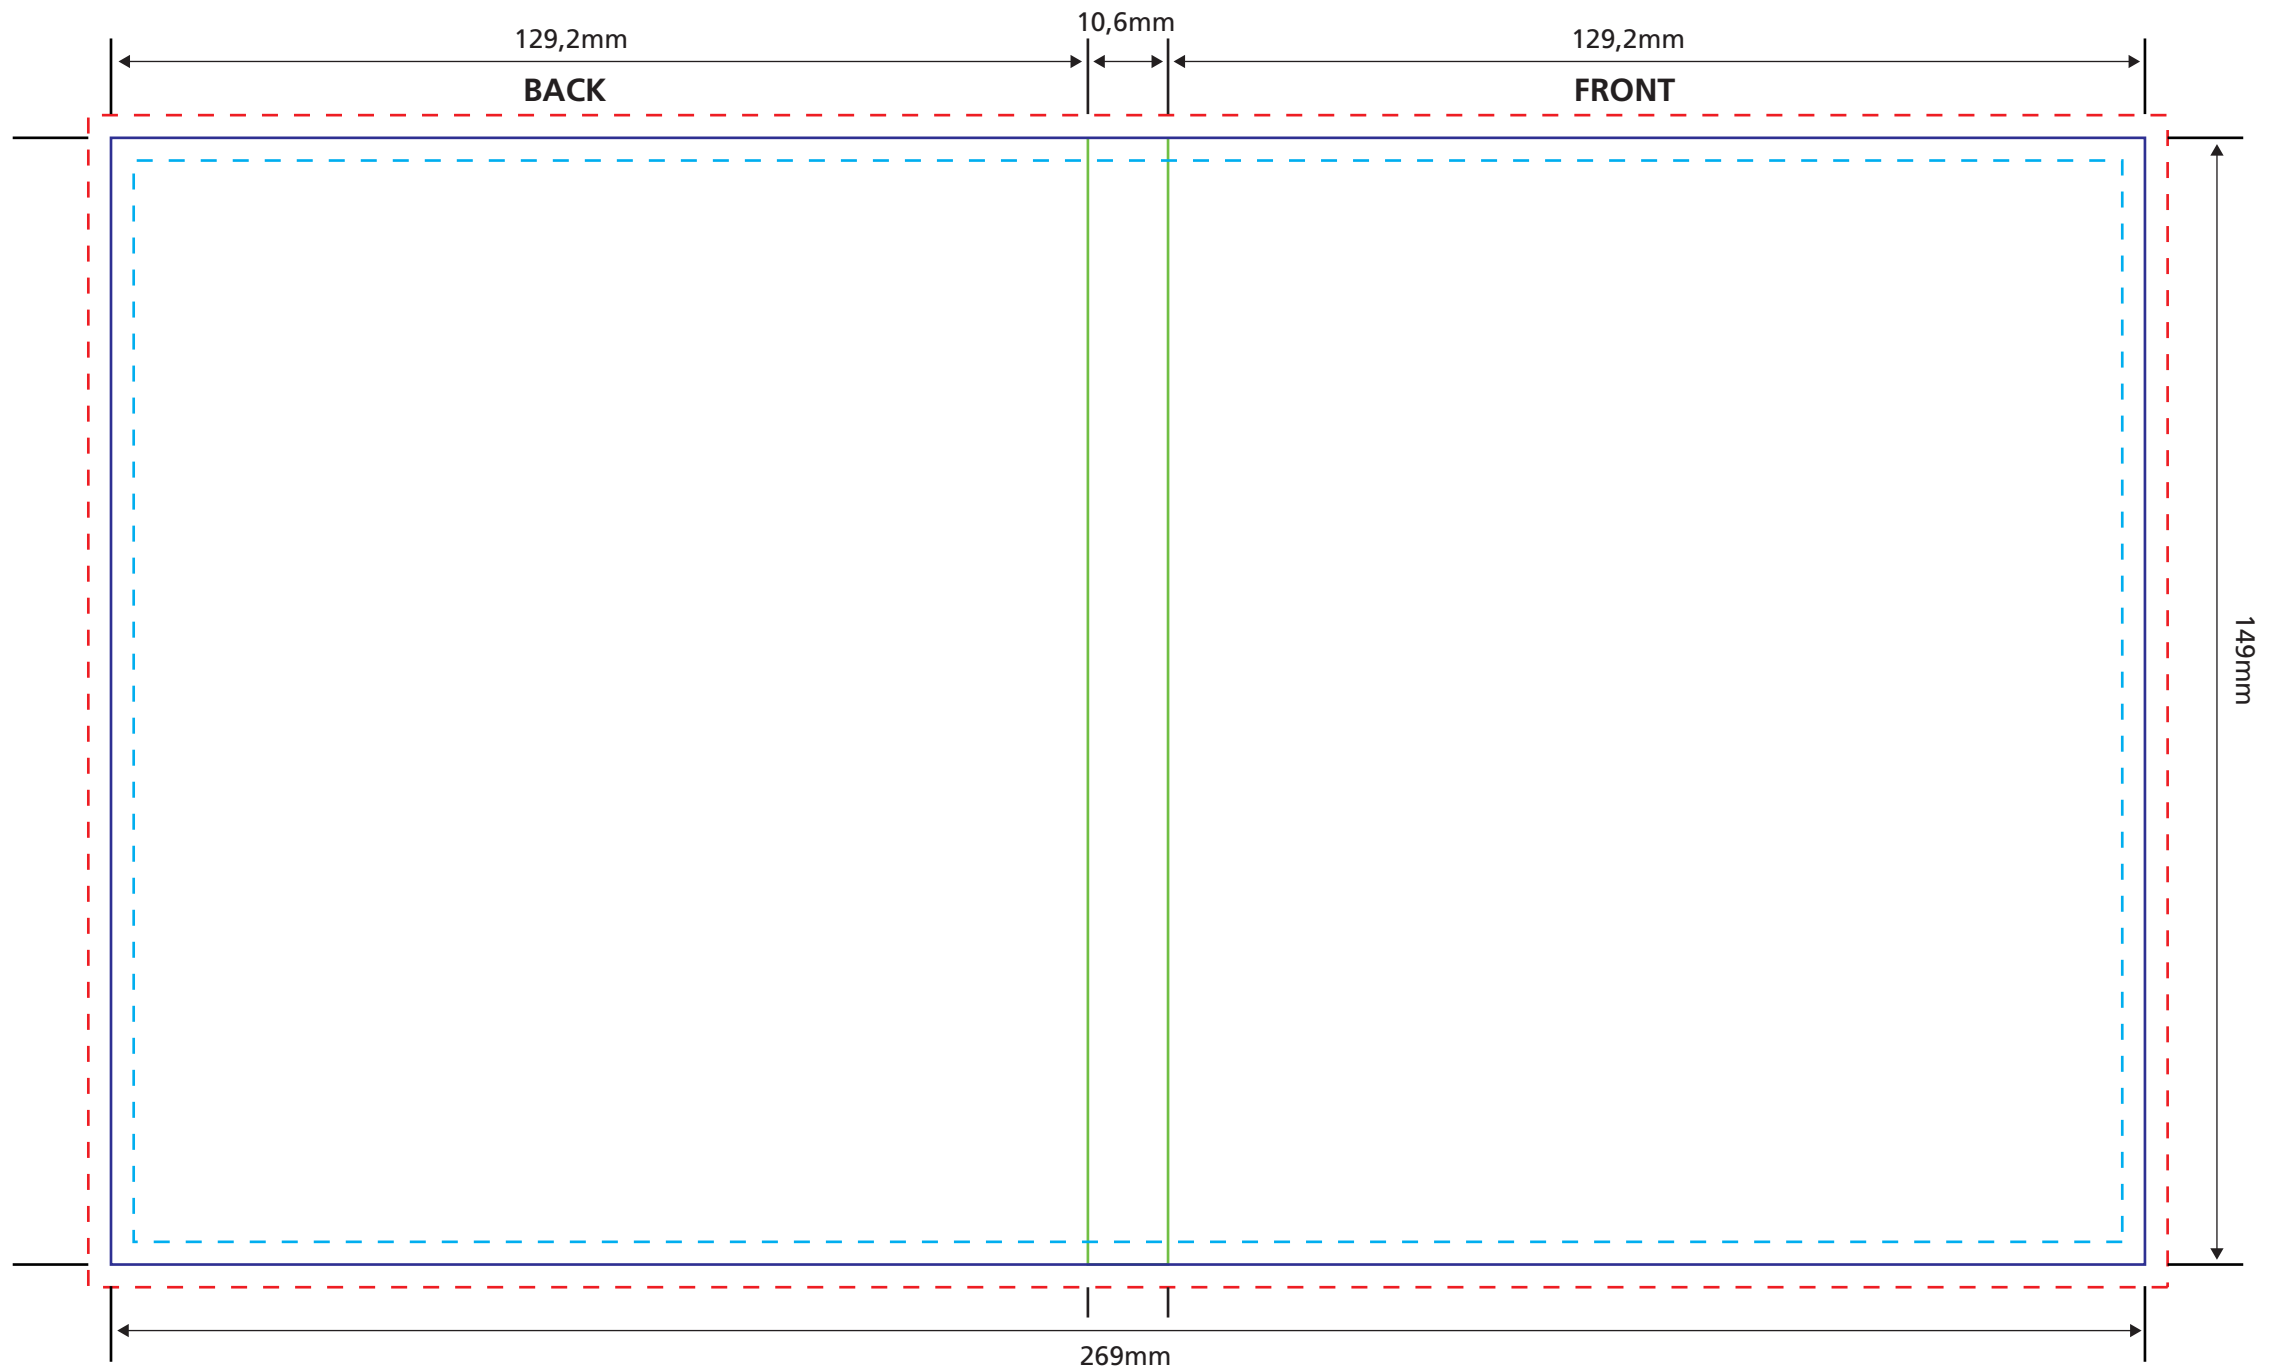

Sony DADC

Visit our template library
b2bglobal.sonydadc.com

Blu-ray Inlaysheet

Code: BISBB002 for 11mm Blu-ray Box up to 2 Discs

150 gsm glossy artpaper

Scale 1:1

--- Bleed (min. 3mm)

--- Design Area (Logos and text have to be placed at least 3mm inside of cutting line.)

— Cutting line — Folding line

Attention: please ensure the Filecode is added and clearly visible on your HiRes PDF (outside of print area). Alternatively you can upload the template PDF as part of your package.