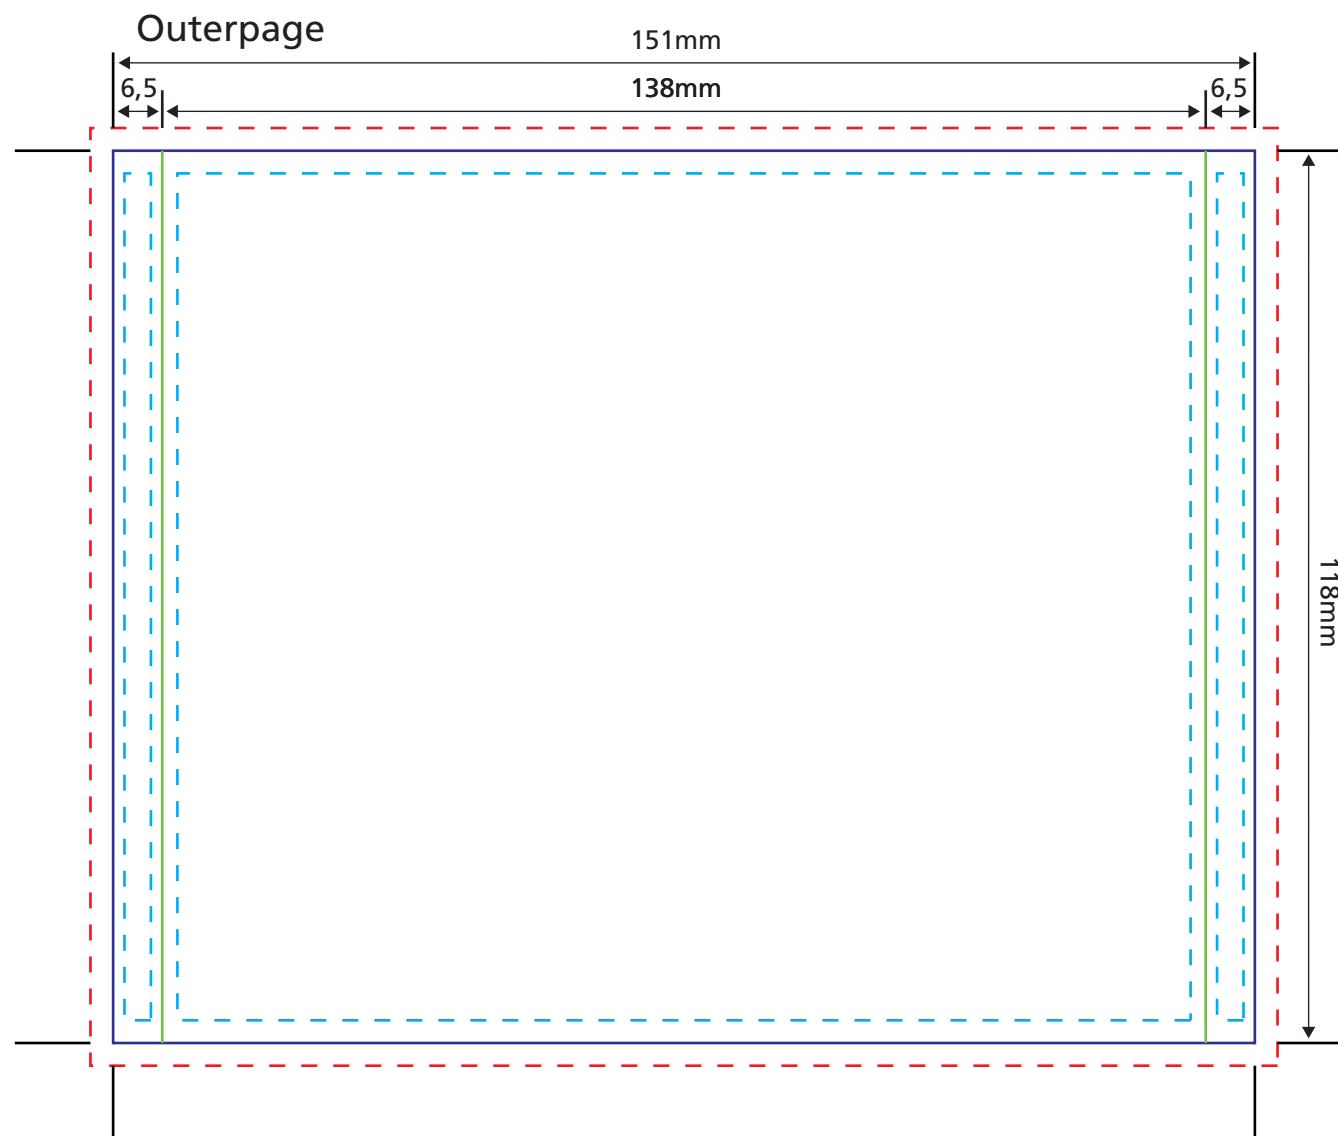

Sony DADC

Visit our template library
b2bglobal.sonydadc.com

Audio Inlay Outerpage

Code: AIS00001

170 gsm glossy artpaper

Scale 1:1

--- Bleed (min. 3mm)

- - - Design Area (Logos and text have to be placed at least 3mm inside of cutting line.)

— Cutting line — Folding line

Attention: please ensure the Filecode is added and clearly visible on your HiRes PDF (outside of print area). Alternatively you can upload the template PDF as part of your package.

Version	Date	Details of change	Issued by	Approved by
001	January 2012	First edition	Graphicstudio	PSP
002	June 2013	Insert folding lines on innerpage	Graphicstudio	PSP