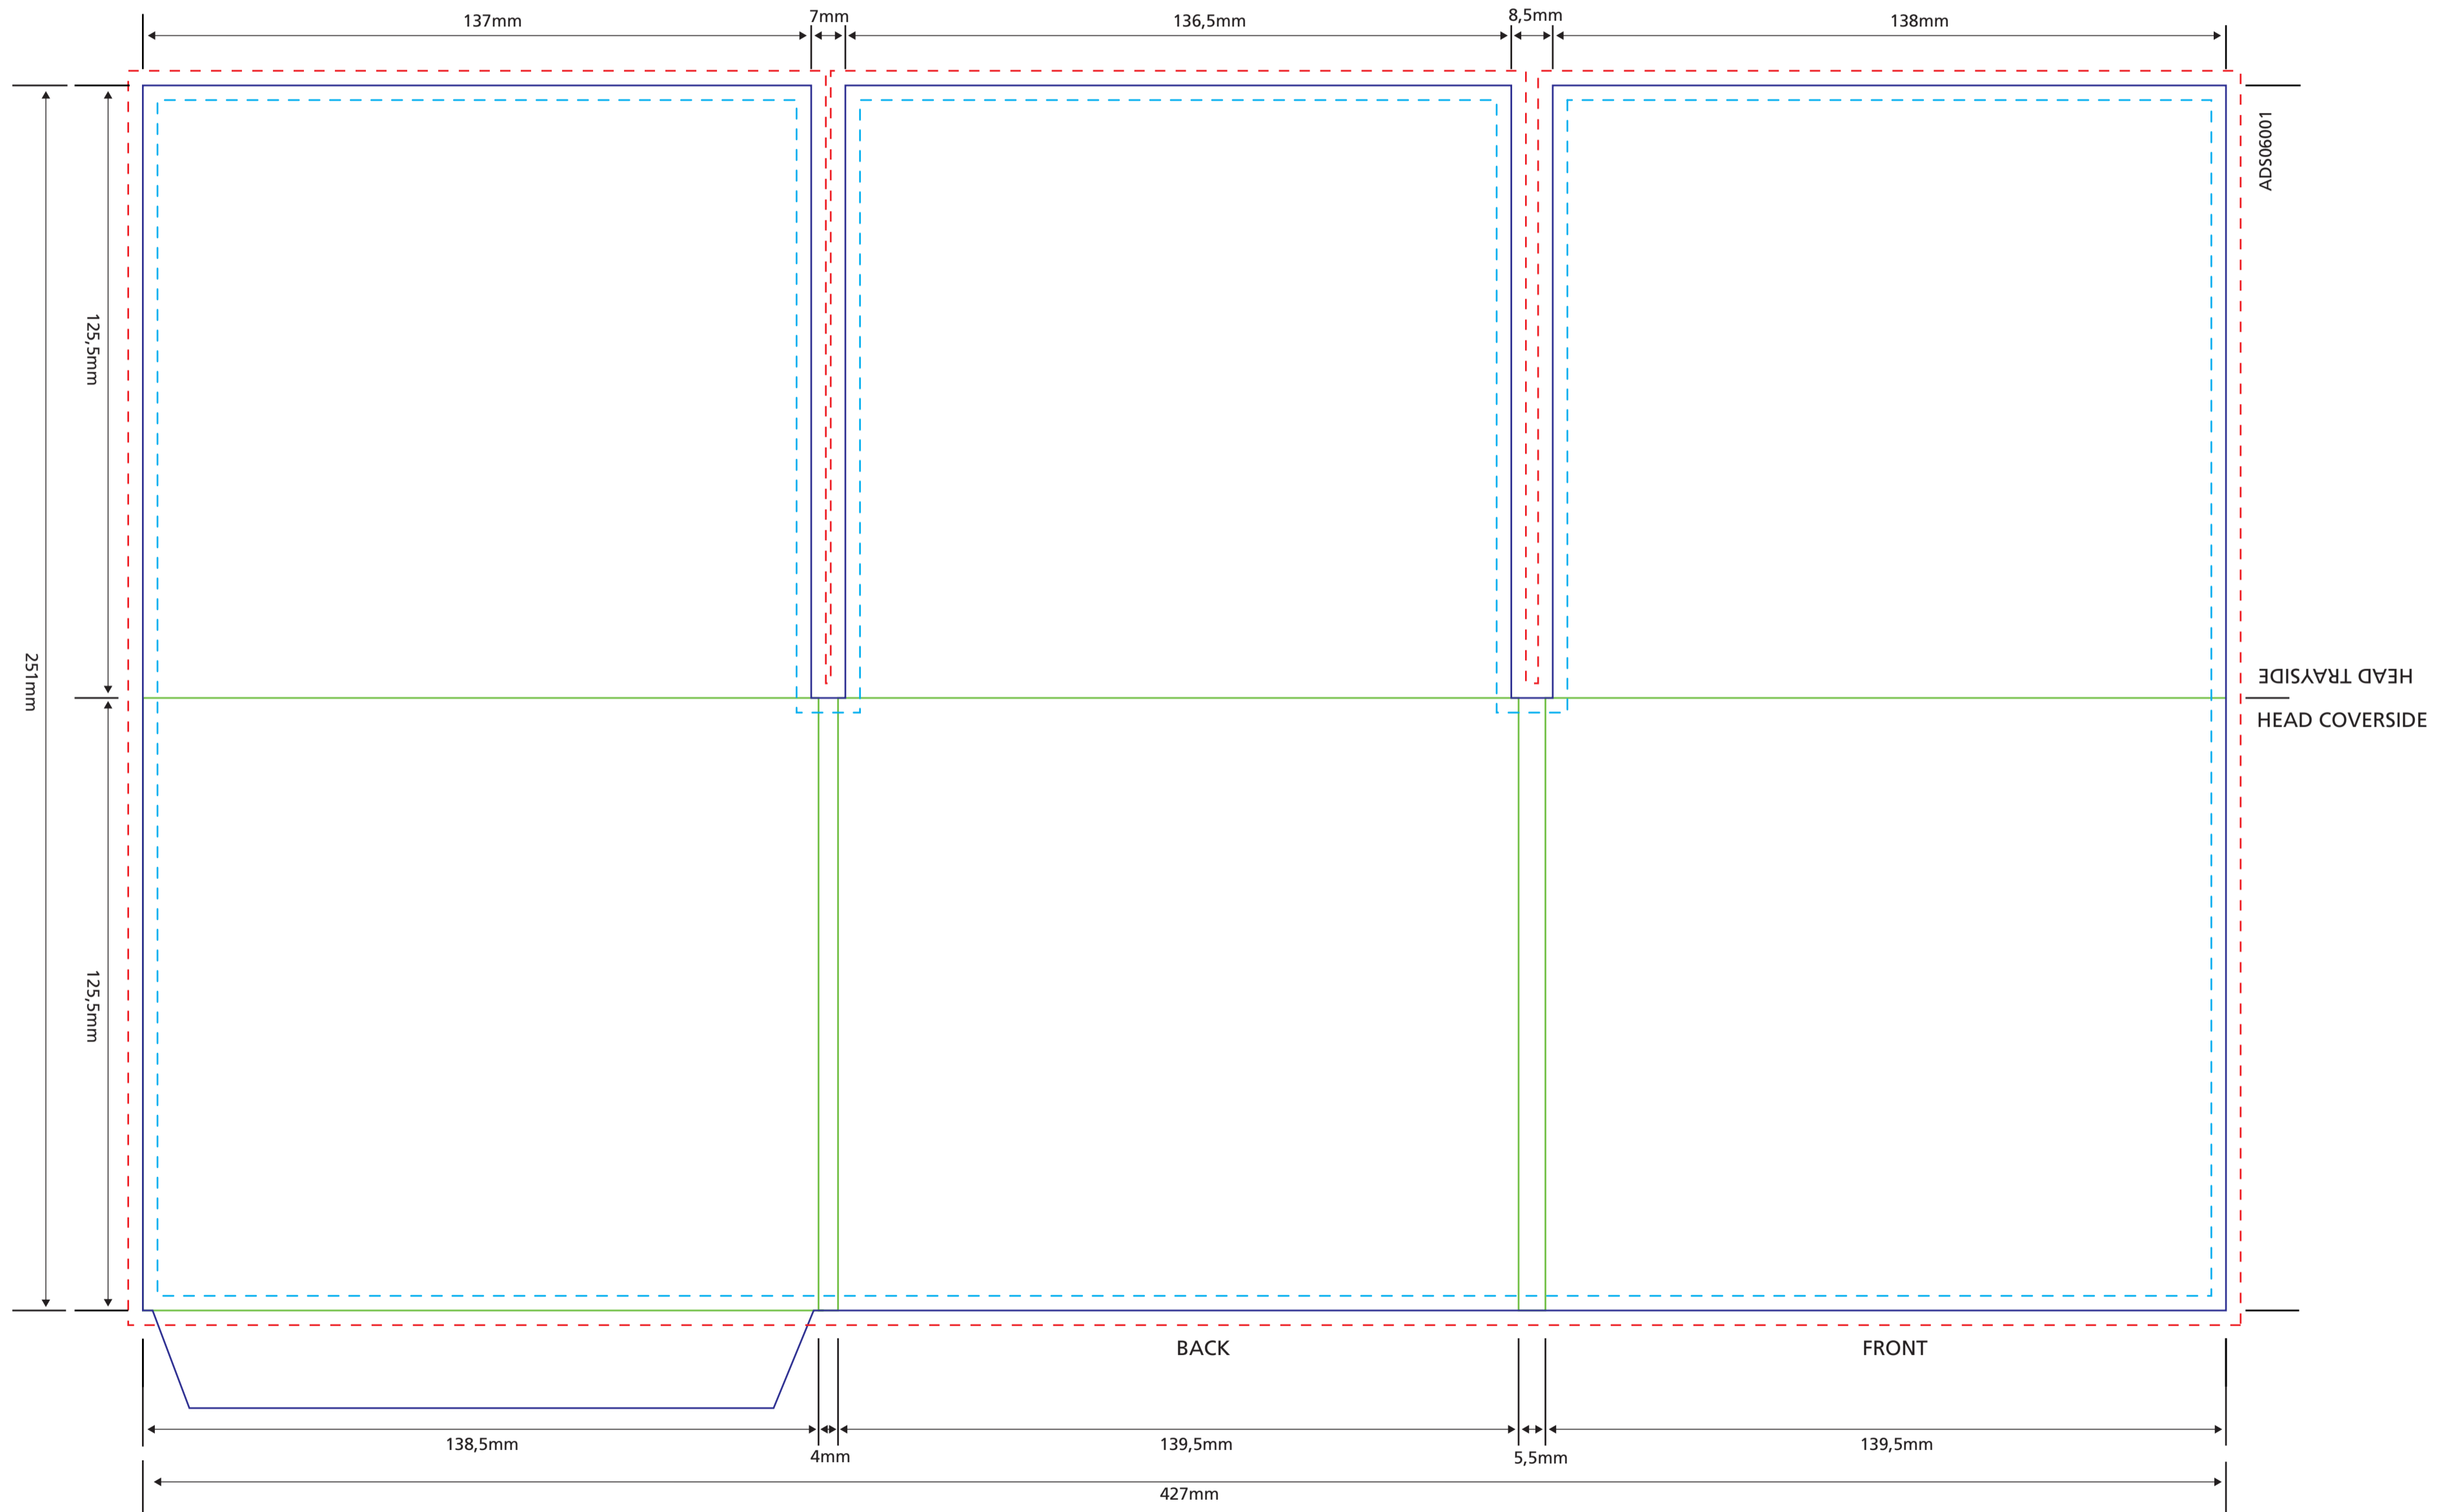

Sony DADC

Visit our template library
b2bglobal.sonydadc.com

Audio Digisleeve 6pp for 1 Disc

Code: ADS06001
300 gsm cardboard

Scale 1:1
- - - - - Bleed (min. 3mm)
- - - - - Design Area (Logos and text have to be placed at least 3mm inside of cutting line.)
- - - - - Cutting line   - - - - - Folding line

Attention: please ensure the Filecode is added and clearly visible on your HiRes PDF (outside of print area). Alternatively you can upload the template PDF as part of your package.

Version	Date	Details of change	Issued by	Approved by
001	January 2012	First edition	Graphicstudio	PSP