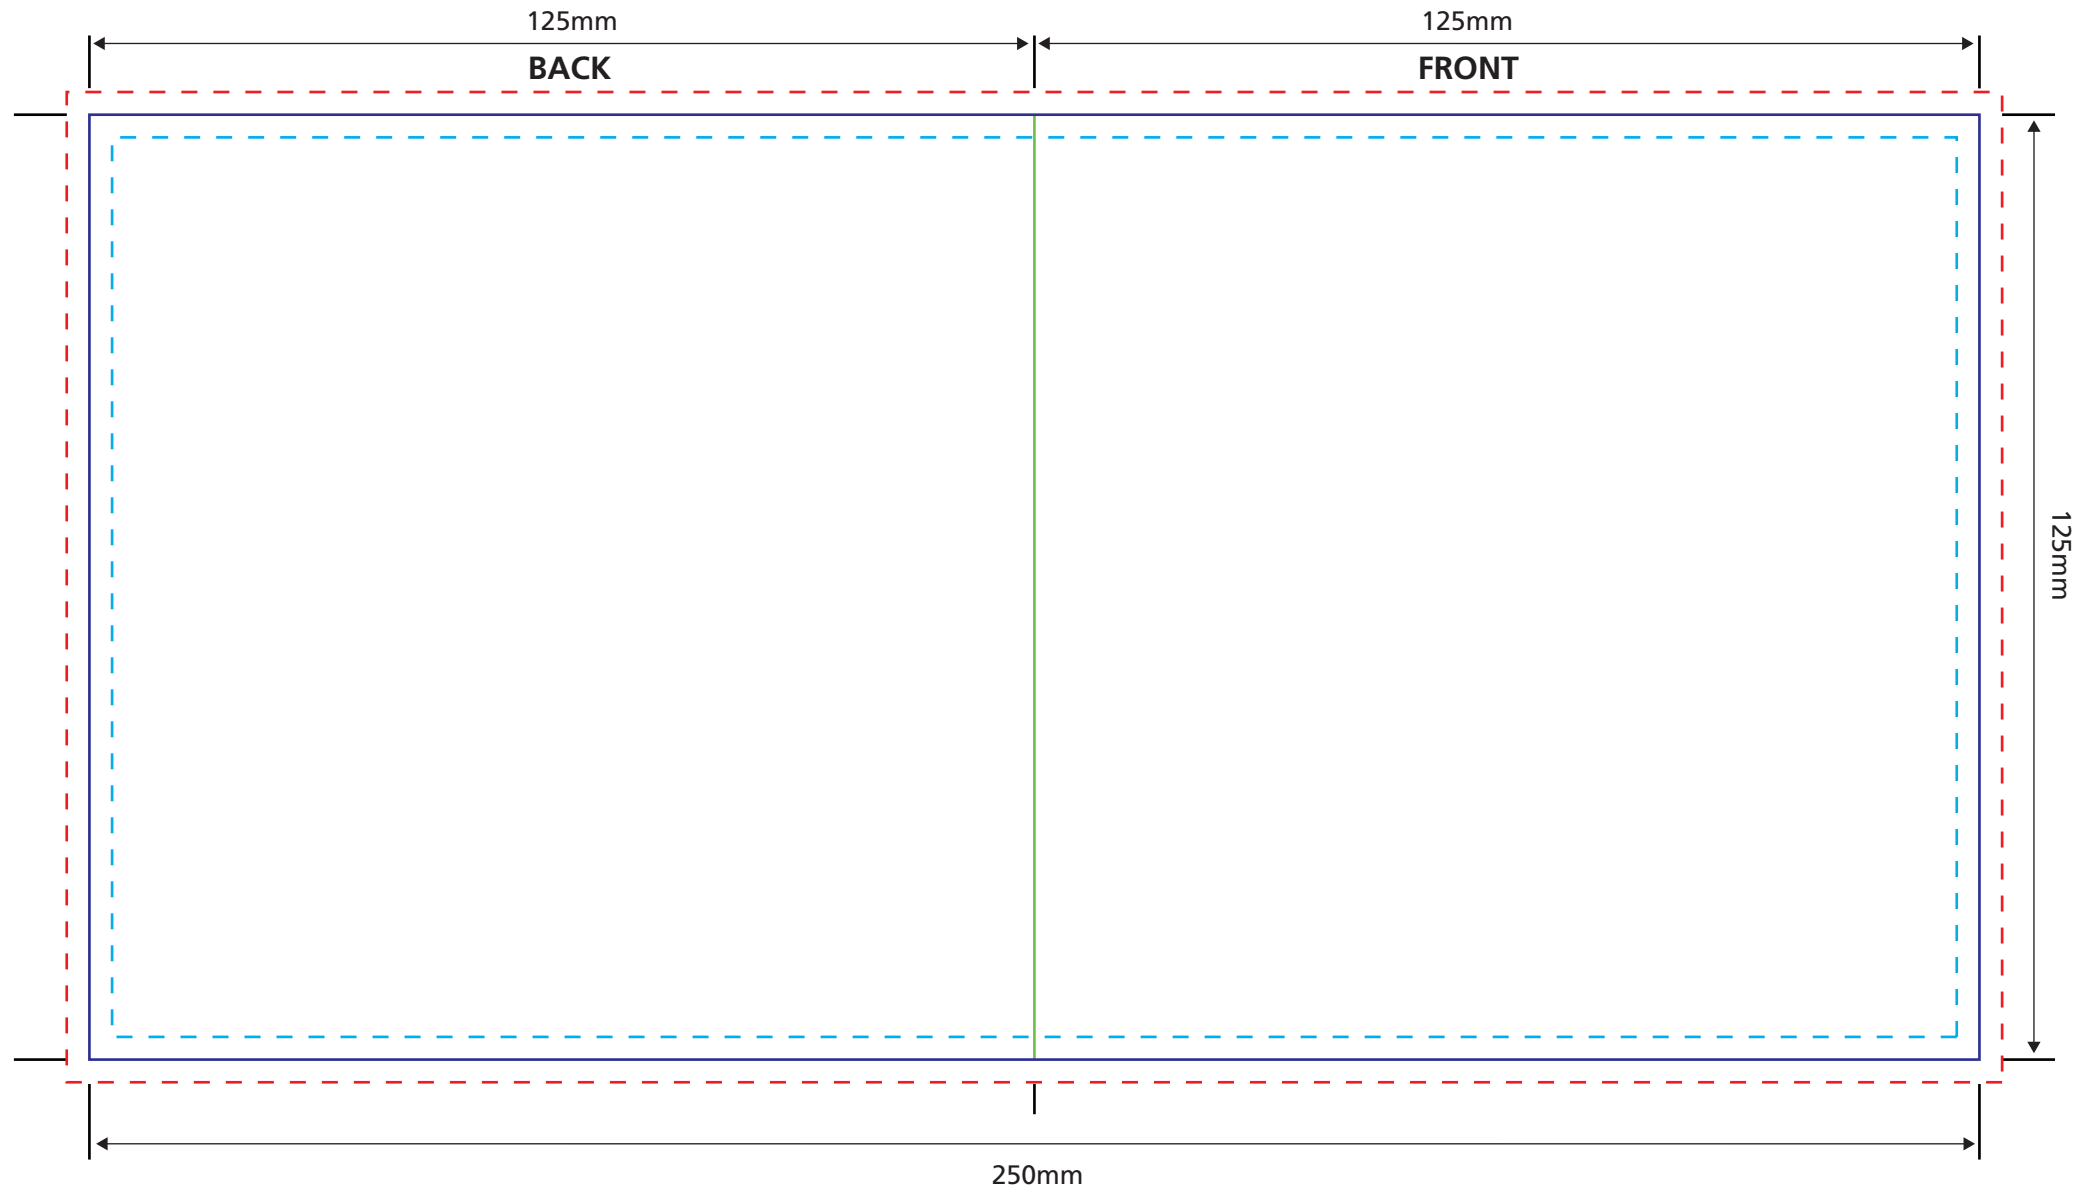

Sony DADC

Visit our template library
b2bglobal.sonydadc.com

Audio Cartonsleeve for 12cm Disc

Code: ACS12001

200 gsm cardboard

Scale 1:1

--- Bleed (min. 3mm)

--- Design Area (Logos and text have to be placed at least 3mm inside of cutting line.)

— Cutting line — Folding line

Attention: please ensure the Filecode is added and clearly visible on your HiRes PDF (outside of print area). Alternatively you can upload the template PDF as part of your package.

Version	Date	Details of change	Issued by	Approved by
001	January 2012	First edition	Graphicstudio	PSP